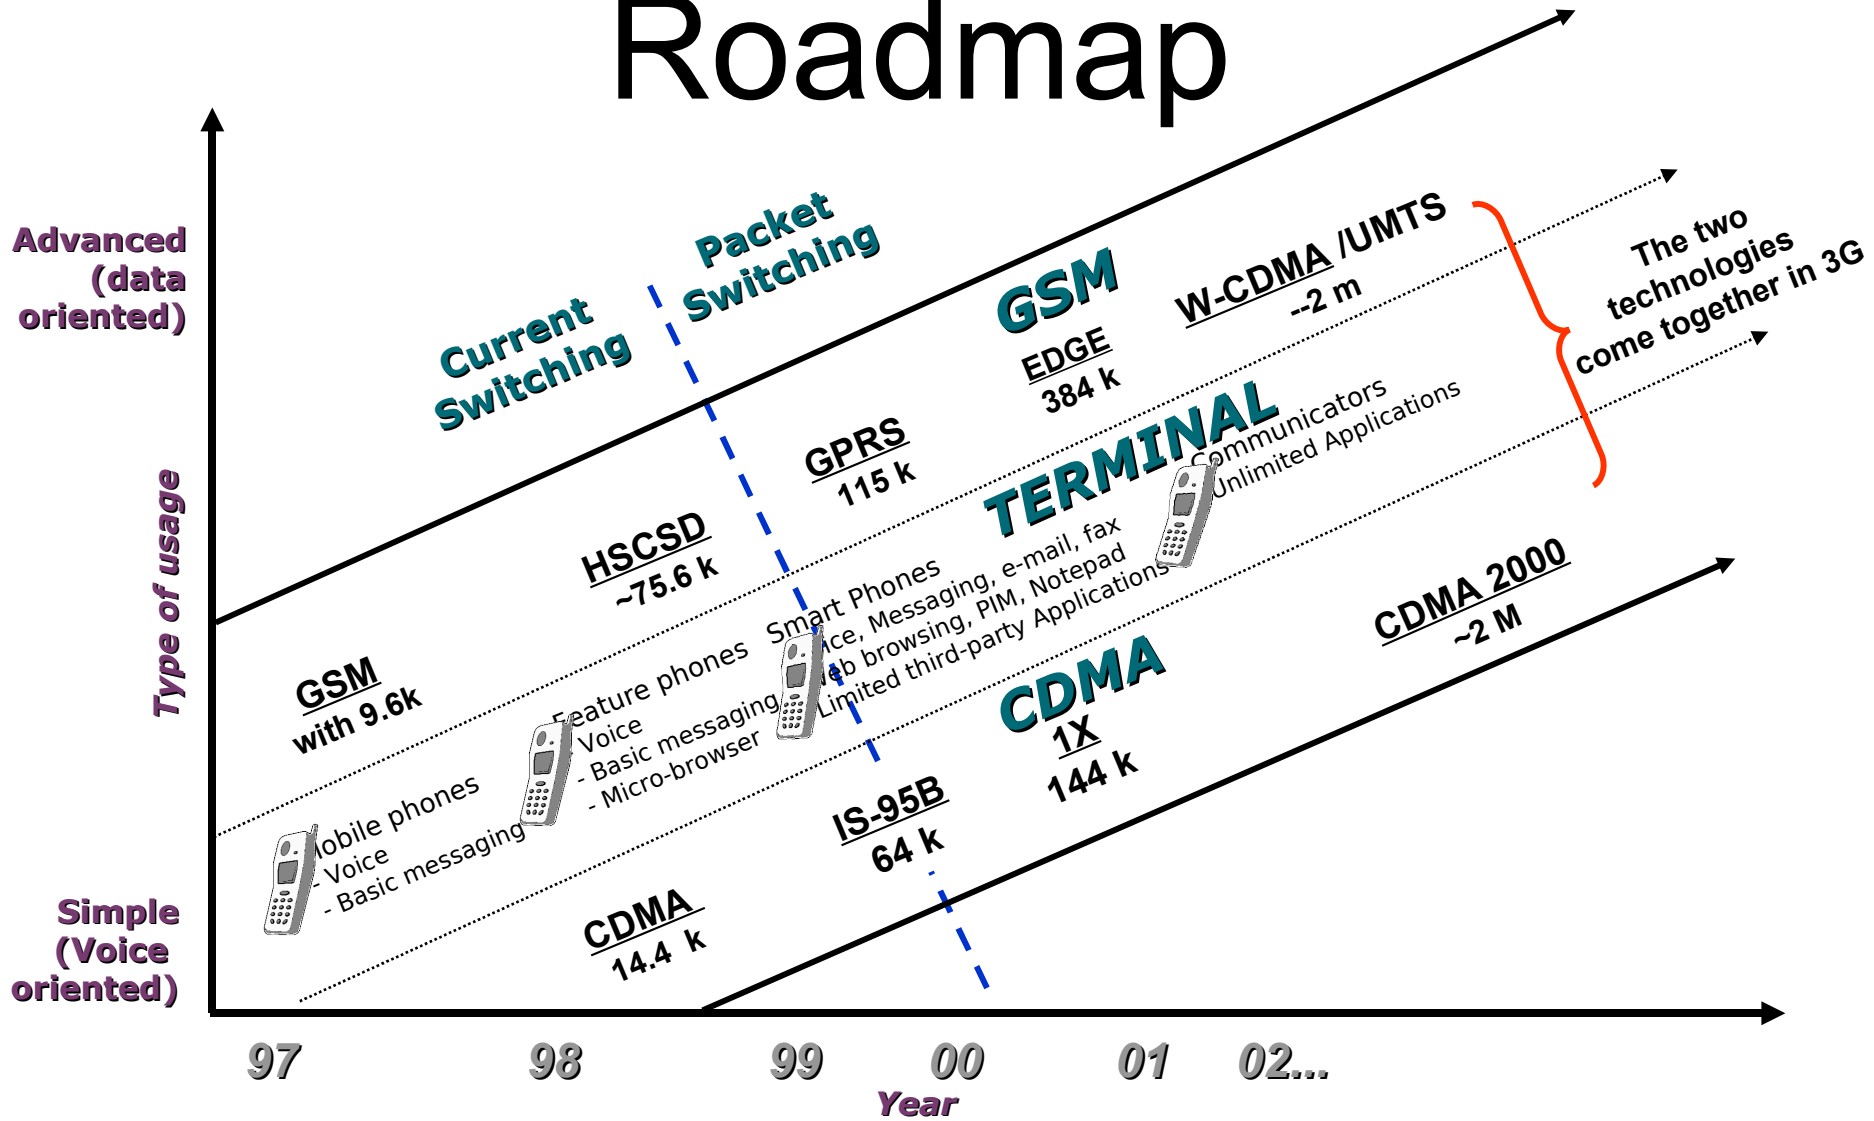

Internet and Wireless Data Take Off

Wireless Technology Roadmap

Wireless Applications Roadmap

IP Transport Benefits

- **Much lower cost infrastructure**
- **Faster provisioning of new features**
- **Easy integration of network elements**
- **Simplify harmonization of standards**
- **Stimulate creation of new services**

MARKET READY Applications

*Wireless Internet
Access*

Wireless Email

Wireless Intranet

PIM / Synchronization

*Market Ready
Applications*

Wireless Application Protocol

Content Access

Why Is HTTP/HTML Not Enough?

Big pipe - small pipe syndrome

Internet

```
<HTML>
<HEAD>
<TITLE>NNN Interactive</TITLE>
<META HTTP-EQUIV="Refresh" CONTENT="1800,
URL=/index.html">
</HEAD>
<BODY BGCOLOR="#FFFFFF"
BACKGROUND="/images/9607/bgbar5.gif" LINK="#0A3990"
ALINK="#FF0000" VLINK="#FF0000" TEXT="000000"
ONLOAD="if (parent.frames.length!
=0) top.location='http://nnn.com';">
<A NAME="#top"></A>
<TABLE WIDTH=599 BORDER="0">
<TR ALIGN=LEFT>
<TD WIDTH=117 VALIGN=TOP ALIGN=LEFT>
```

```
<HTML>
<HEAD>
<TITLE>
>NNN
Intera
ctive<
/TITLE
>
<META
HTTP-
EQUIV=
"Refre
sh"
CONTEN
T="180
0,
URL=/i
ndex.h
tml">
```

Wireless Network

```
<WML>
<CARD>
<DO TYPE="ACCEPT">
<GO URL="/submit?Name=$N"/>
</DO>
Enter name:
<INPUT TYPE="TEXT" KEY="N"/>
</CARD>
</WML>
```