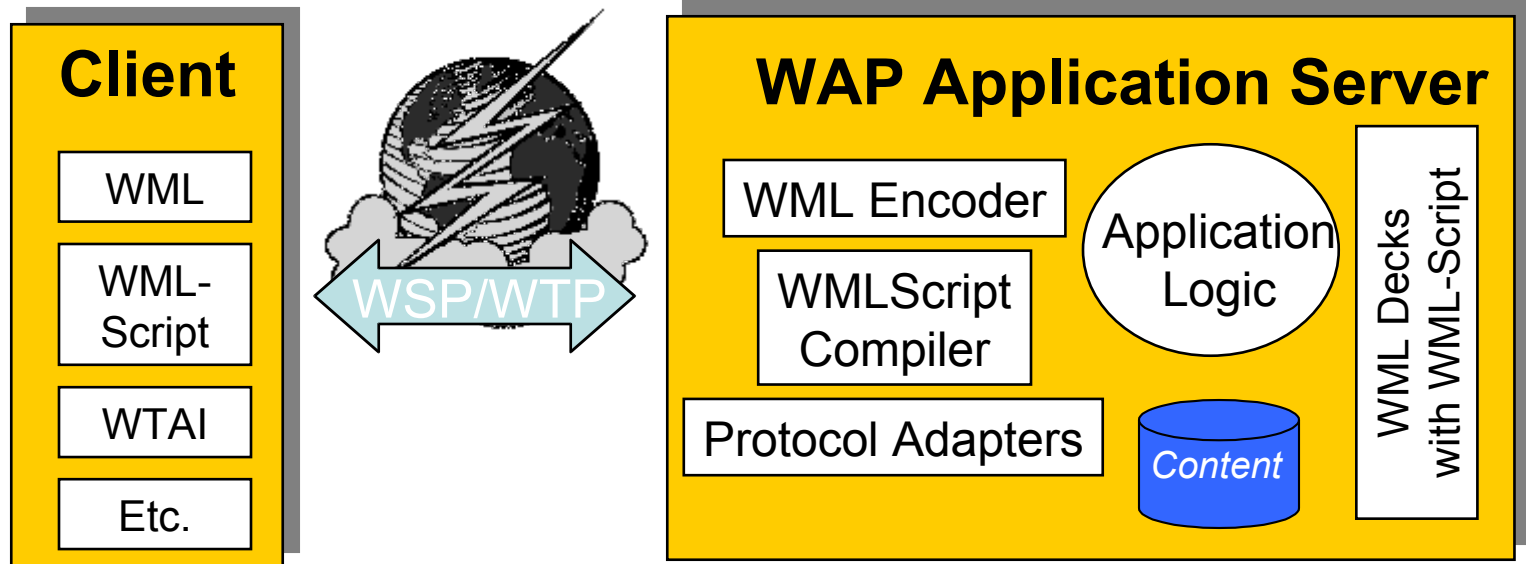

```
<HTML>
<HEAD>
<TITLE>
>NNN
Intera
ctive<
/TITLE
>
<META
HTTP-
EQUIV=
"Refre
sh"
CONTEN
T="180
0,
URL=/i
ndex.h
tml">
```

Wireless Network

```
<WML>
<CARD>
<DO TYPE="ACCEPT">
<GO URL="/submit?Name=$N"/>
</DO>
Enter name:
<INPUT TYPE="TEXT" KEY="N"/>
</CARD>
</WML>
```

Content encoding

```
010011
010011
110110
010011
011011
011101
010010
011010
```

WAP Gateway As Application Server

Portal Personalisation

- **Customers can personalise their phones**
- **Each application can be billed individually or bundled**
- **Some applications have both Web and Wap interface**