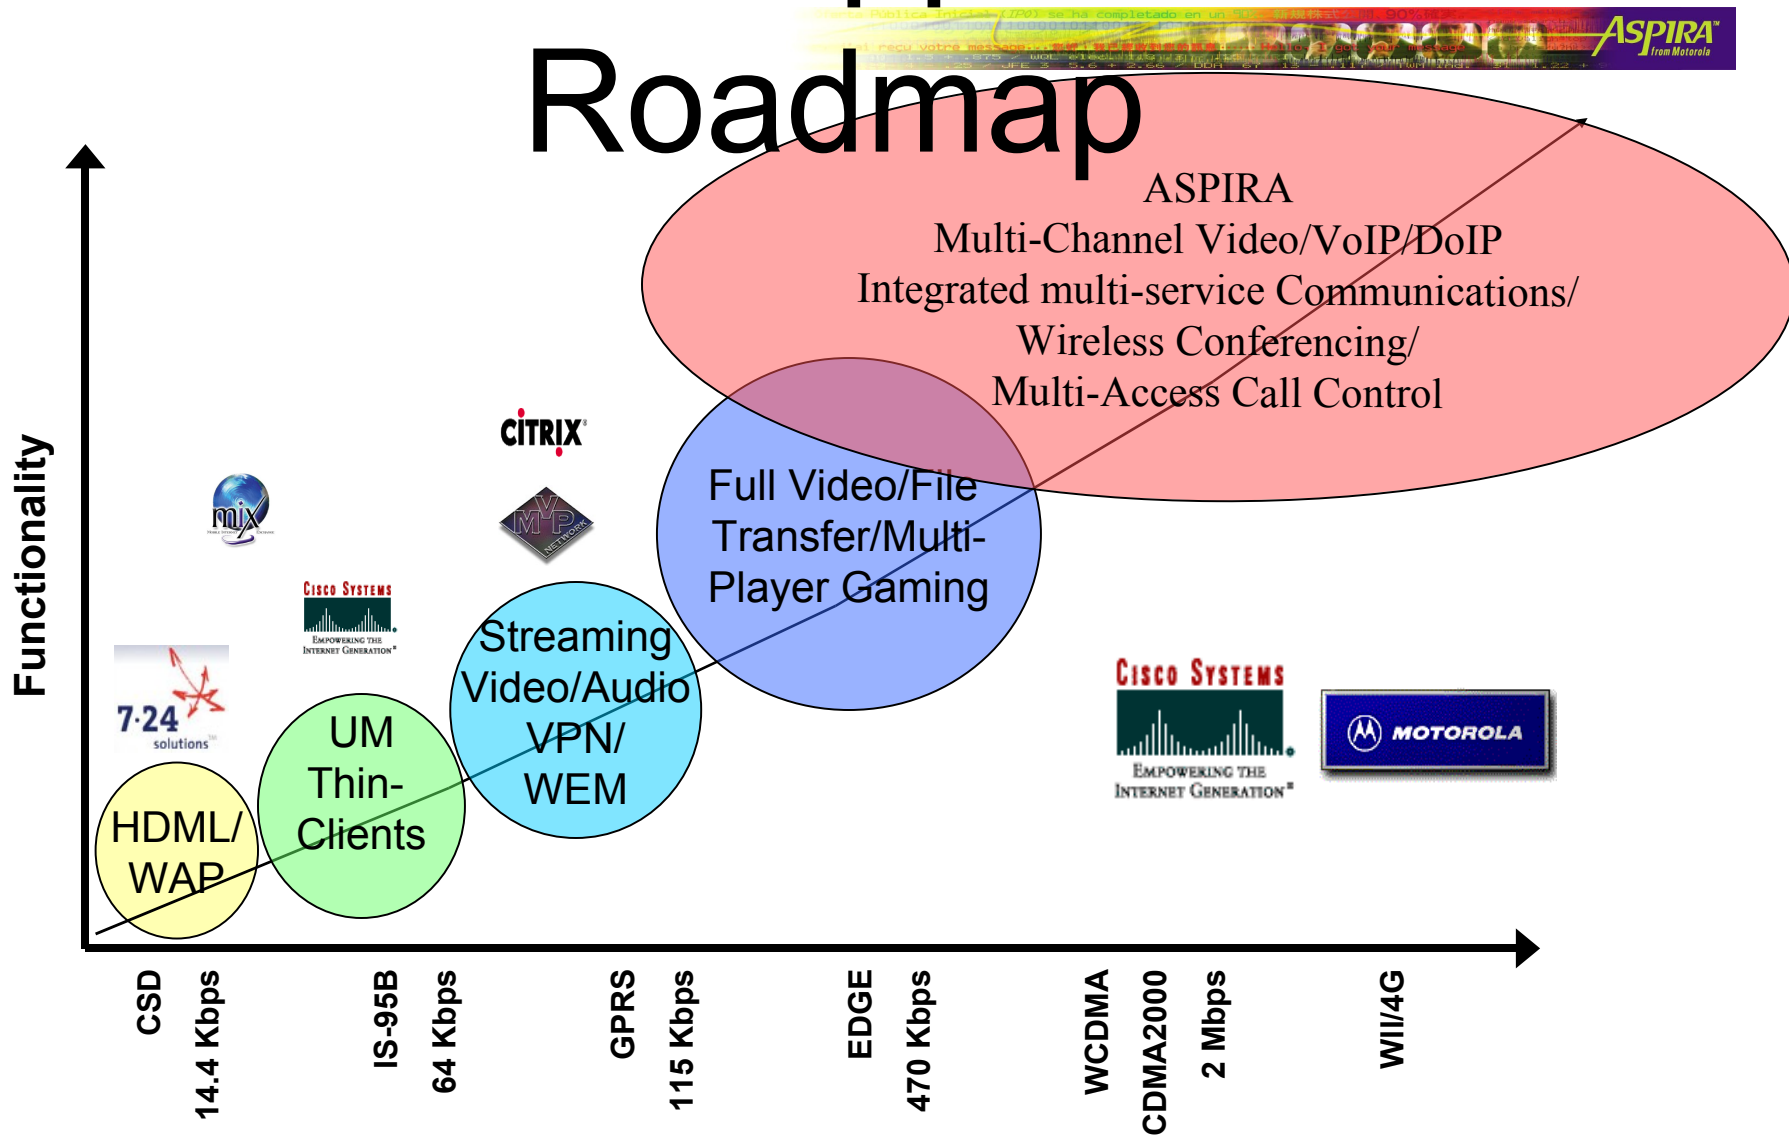

Internet and Wireless Data Take Off

Wireless Technology Roadmap

Wireless Applications Roadmap

IP Transport Benefits

- **Much lower cost infrastructure**
- **Faster provisioning of new features**
- **Easy integration of network elements**
- **Simplify harmonization of standards**
- **Stimulate creation of new services**

MARKET READY Applications

*Wireless Internet
Access*

Wireless Email

Wireless Intranet

PIM / Synchronization

*Market Ready
Applications*

Wireless Application Protocol

Content Access

Why Is HTTP/HTML Not Enough?

Big pipe - small pipe syndrome

Internet

```
<HTML>
<HEAD>
<TITLE>NNN Interactive</TITLE>
<META HTTP-EQUIV="Refresh" CONTENT="1800,
URL=/index.html">
</HEAD>
<BODY BGCOLOR="#FFFFFF"
BACKGROUND="/images/9607/bgbar5.gif" LINK="#0A3990"
ALINK="#FF0000" VLINK="#FF0000" TEXT="000000"
ONLOAD="if (parent.frames.length!
=0) top.location='http://nnn.com';">
<A NAME="#top"></A>
<TABLE WIDTH=599 BORDER="0">
<TR ALIGN=LEFT>
<TD WIDTH=117 VALIGN=TOP ALIGN=LEFT>
```

```
<HTML>
<HEAD>
<TITLE>
>NNN
Intera
ctive<
/TITLE
>
<META
HTTP-
EQUIV=
"Refre
sh"
CONTEN
T="180
0,
URL=/i
ndex.h
tml">
```

Wireless Network

```
<WML>
<CARD>
<DO TYPE="ACCEPT">
<GO URL="/submit?Name=$N"/>
</DO>
Enter name:
<INPUT TYPE="TEXT" KEY="N"/>
</CARD>
</WML>
```