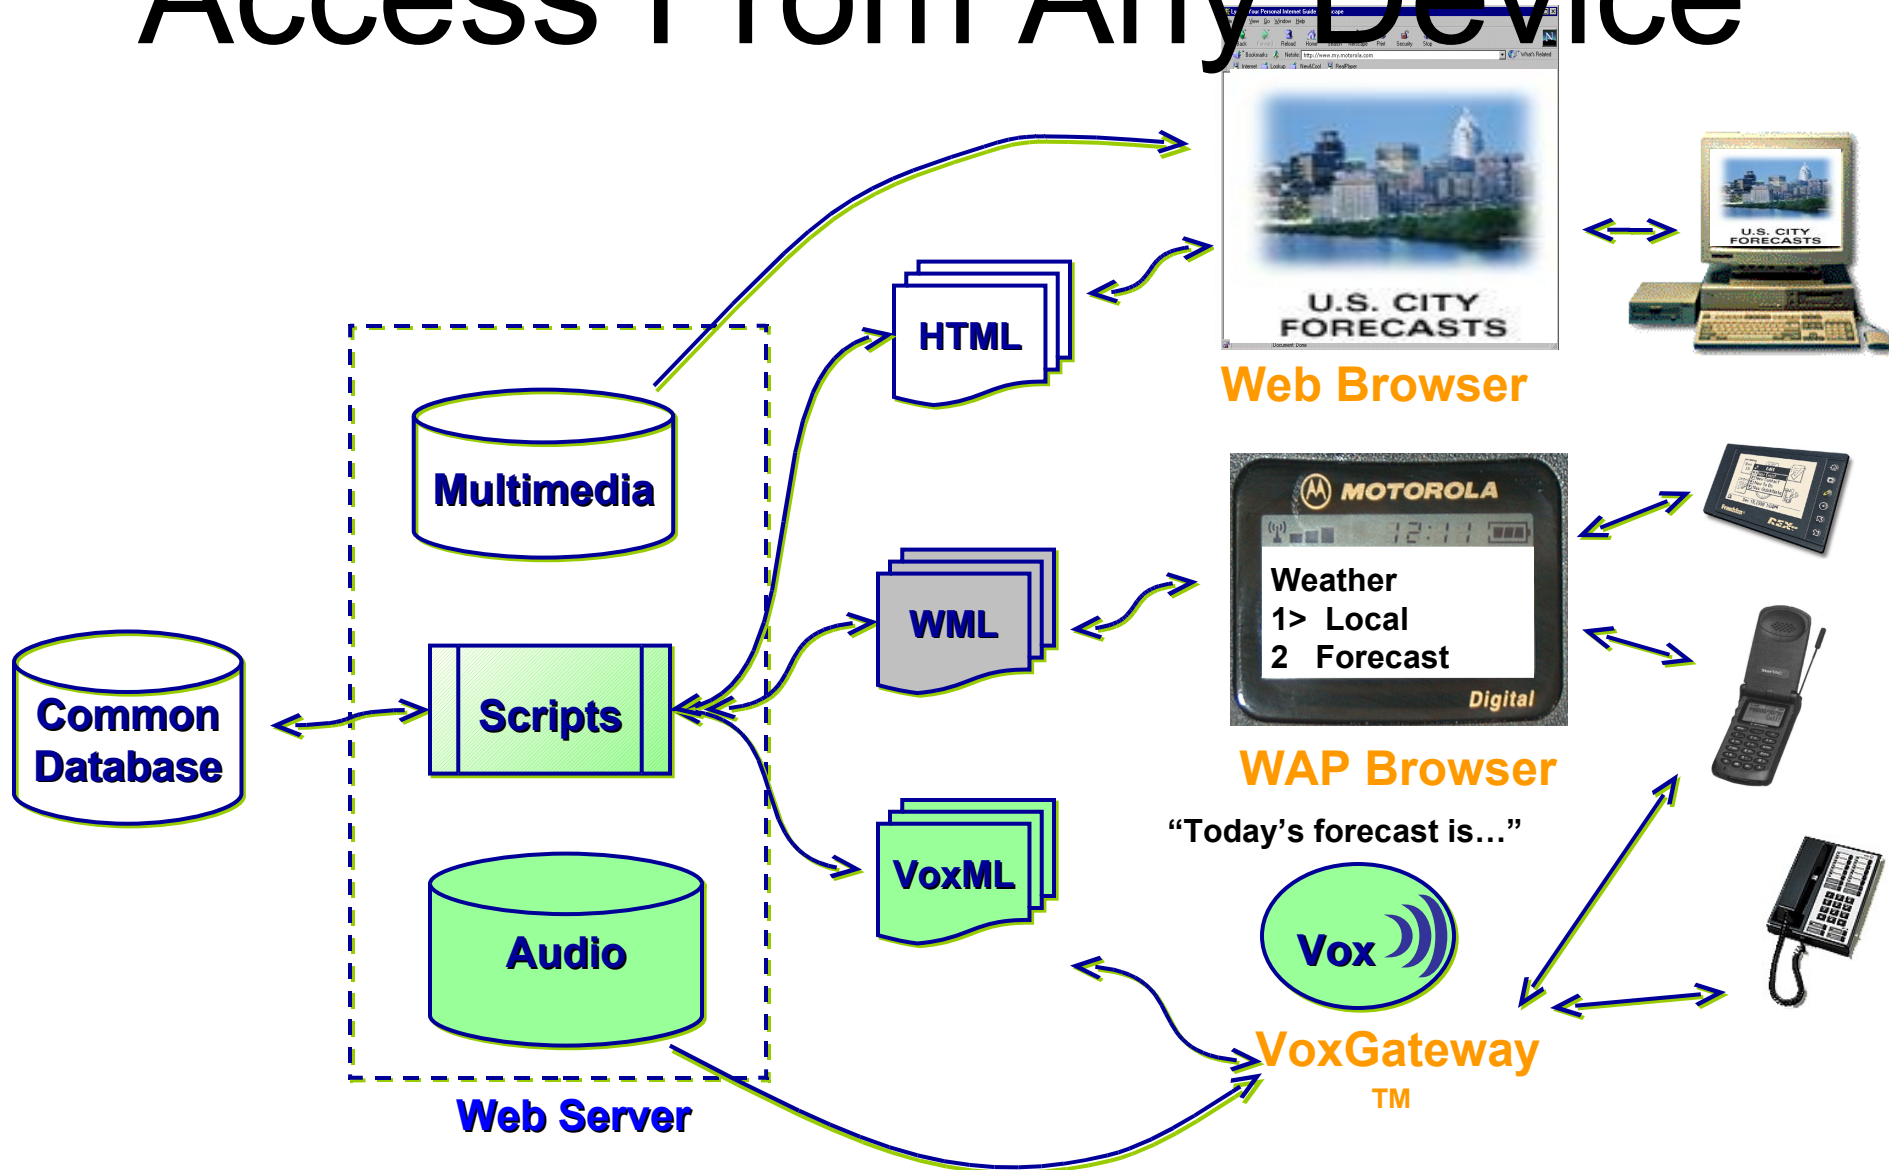

```
<HTML>
<HEAD>
<TITLE>
>NNN
Intera
ctive<
/TITLE
>
<META
HTTP-
EQUIV=
"Refre
sh"
CONTEN
T="180
0,
URL=/i
ndex.h
tml">
```

Wireless Network

```
<WML>
<CARD>
<DO TYPE="ACCEPT">
<GO URL="/submit?Name=$N"/>
</DO>
Enter name:
<INPUT TYPE="TEXT" KEY="N"/>
</CARD>
</WML>
```

Wap User Interface

Include in my menu?	Name	Cost	Description	Wap or Web
<input checked="" type="checkbox"/>	BBC	\$0.05	The BBC Website	Both
<input checked="" type="checkbox"/>	Contacts	\$0.01	Contacts for Invisix	Wap
<input checked="" type="checkbox"/>	Fortune	\$0.05	Fortune telling	Both
<input type="checkbox"/>	Games	\$0.50	Fun & Games	Wap
<input type="checkbox"/>	Horoscope	\$0.00	Horoscope for the week	Both
<input checked="" type="checkbox"/>	Hot Contacts	\$0.00	Subscriber contact list with hot calling facility	Wap
<input checked="" type="checkbox"/>	Jokes	\$0.05	Some jokes for you to enjoy	Wap
<input type="checkbox"/>	PhoneTerry	\$0.00	PhoneTerry	Wap
<input checked="" type="checkbox"/>	Poems	\$0.10	Some poems for you to enjoy	Both
<input checked="" type="checkbox"/>	Portfolio	\$0.50	Portfolio Applications	Both
<input checked="" type="checkbox"/>	Sport	\$0.05	Sports	Wap
<input type="checkbox"/>	Tickets	\$0.05	Just The Ticket	Wap
<input checked="" type="checkbox"/>	Translation	\$0.05	Translation services	Wap
<input checked="" type="checkbox"/>	WAP surf	\$0.00	WAP surfing	Both
<input checked="" type="checkbox"/>	Yahoo	\$0.00	Yahoo	Web
				Update

PIM Integration

VOICE

Access From Any Device

Internet Personal Information Manager

- Easy to Use Interfaces
 - Voice, Web, WAP, and PDA
- Entire PIM can be synchronized at once
 - Across Desktop, Web, and Phone.
- Access anytime, anywhere, from any device.

Mobile Office

Mobile Office Demonstration Network

IS-95 Aspira Voice over IP