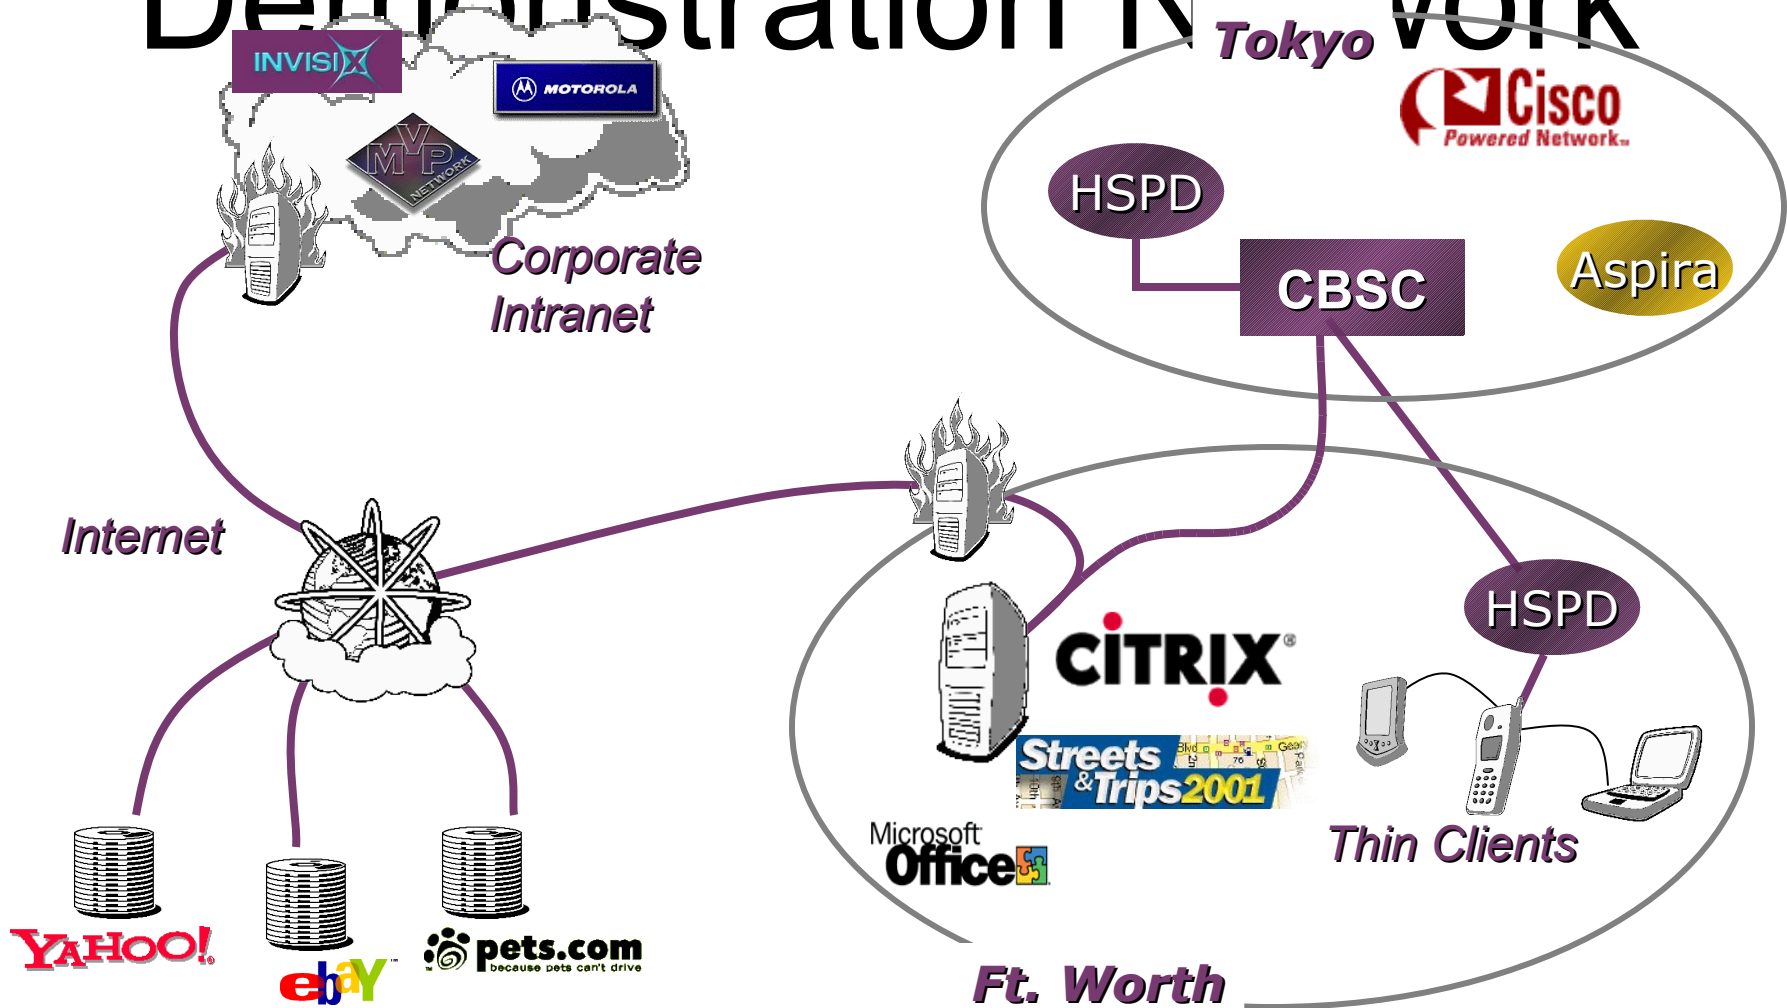

PIM Integration

VOICE

Access From Any Device

Internet Personal Information Manager

- Easy to Use Interfaces
 - Voice, Web, WAP, and PDA
- Entire PIM can be synchronized at once
 - Across Desktop, Web, and Phone.
- Access anytime, anywhere, from any device.

Mobile Office

Mobile Office Demonstration Network

IS-95 Aspira Voice over IP