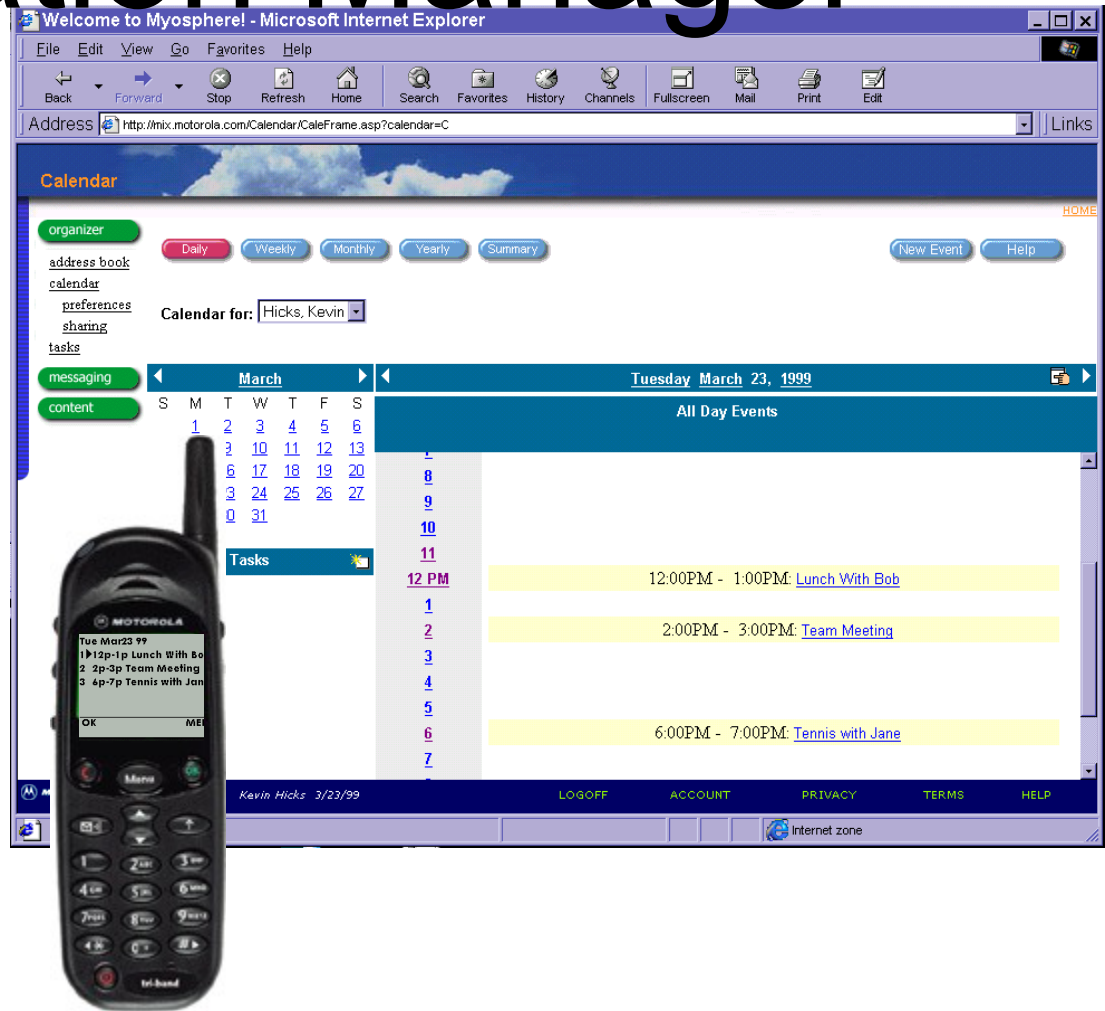

PIM Integration

VOICE

Access From Any Device

Internet Personal Information Manager

- Easy to Use Interfaces
 - Voice, Web, WAP, and PDA
- Entire PIM can be synchronized at once
 - Across Desktop, Web, and Phone.
- Access anytime, anywhere, from any device.

Mobile Office

Mobile Office Demonstration Network

IS-95 Aspira Voice over IP