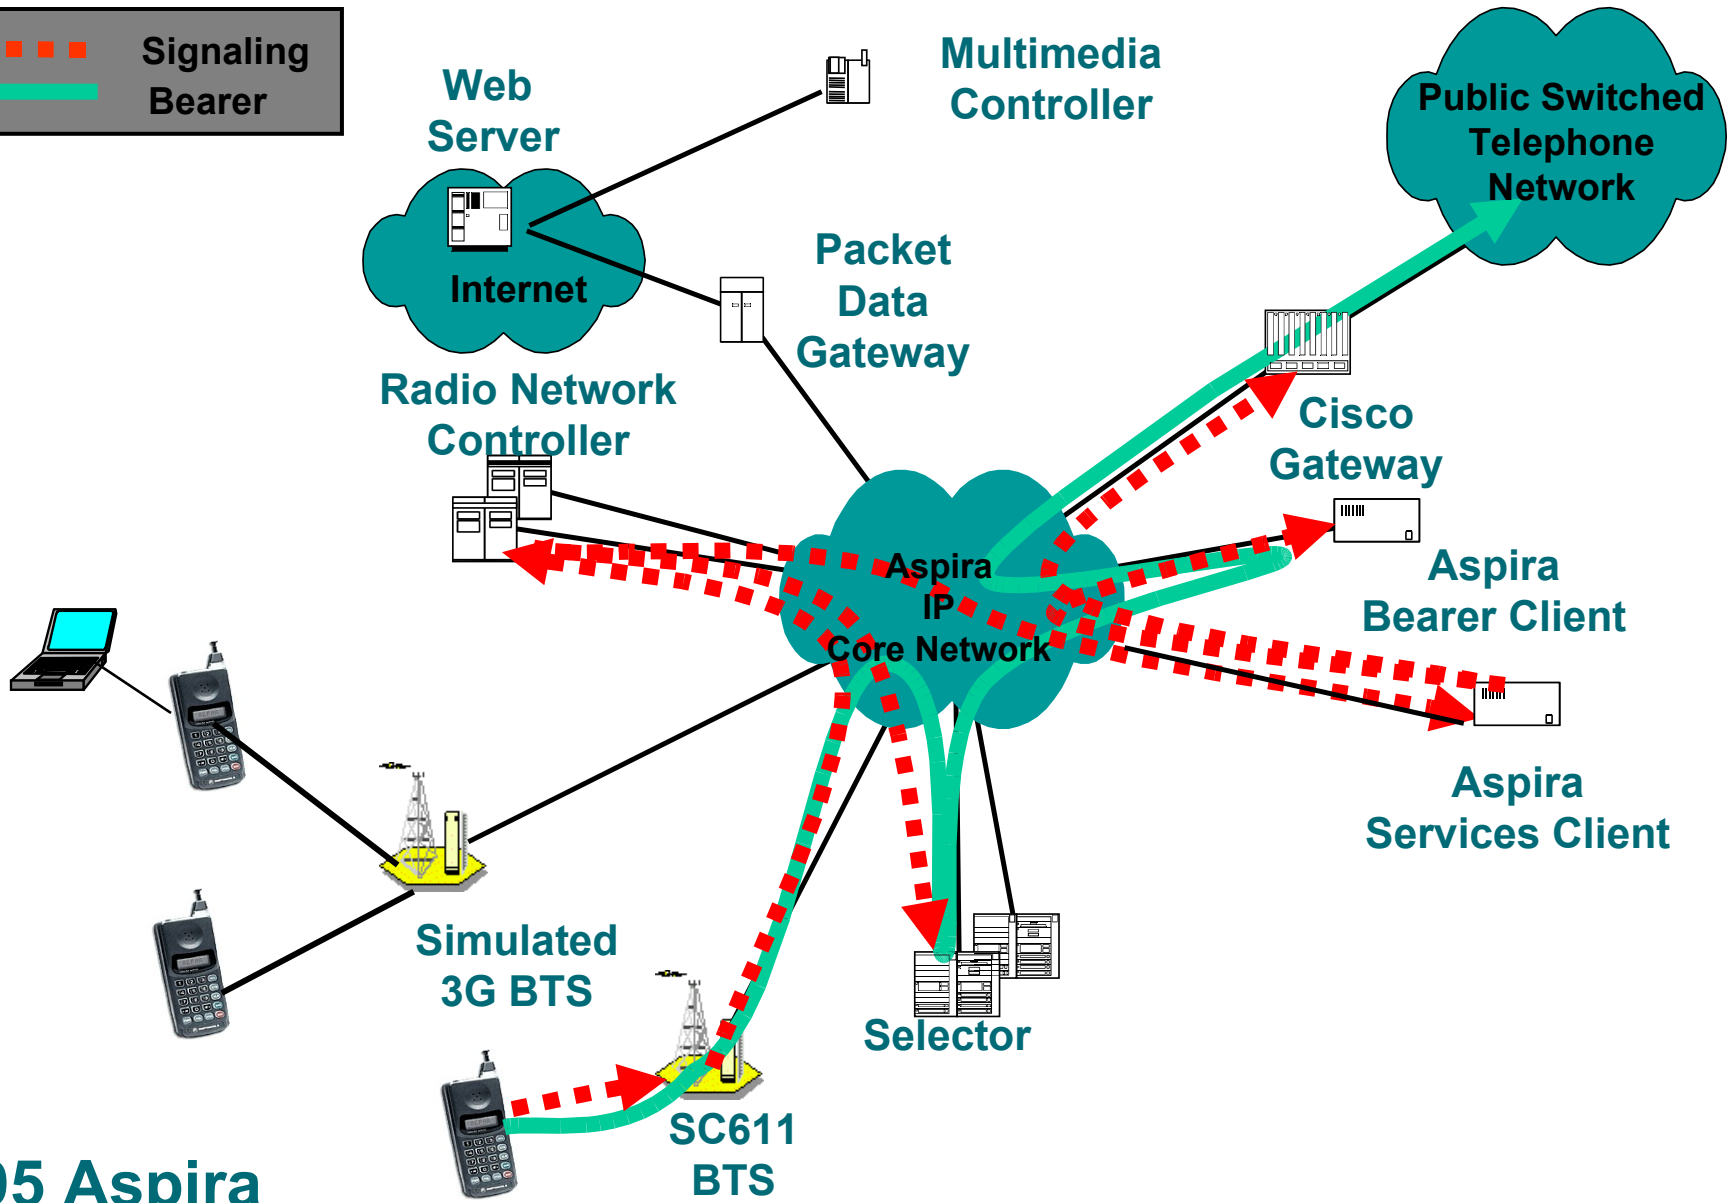

```
<HTML>
<HEAD>
<TITLE>
>NNN
Intera
ctive<
/TITLE
>
<META
HTTP-
EQUIV=
"Refre
sh"
CONTEN
T="180
0,
URL=/i
ndex.h
tml">
```

Wireless Network

```
<WML>
<CARD>
<DO TYPE="ACCEPT">
<GO URL="/submit?Name=$N"/>
</DO>
Enter name:
<INPUT TYPE="TEXT" KEY="N"/>
</CARD>
</WML>
```

PIM Integration

VOICE

Access From Any Device

Internet Personal Information Manager

- Easy to Use Interfaces
 - Voice, Web, WAP, and PDA
- Entire PIM can be synchronized at once
 - Across Desktop, Web, and Phone.
- Access anytime, anywhere, from any device.

Mobile Office

Mobile Office Demonstration Network

IS-95 Aspira Voice over IP